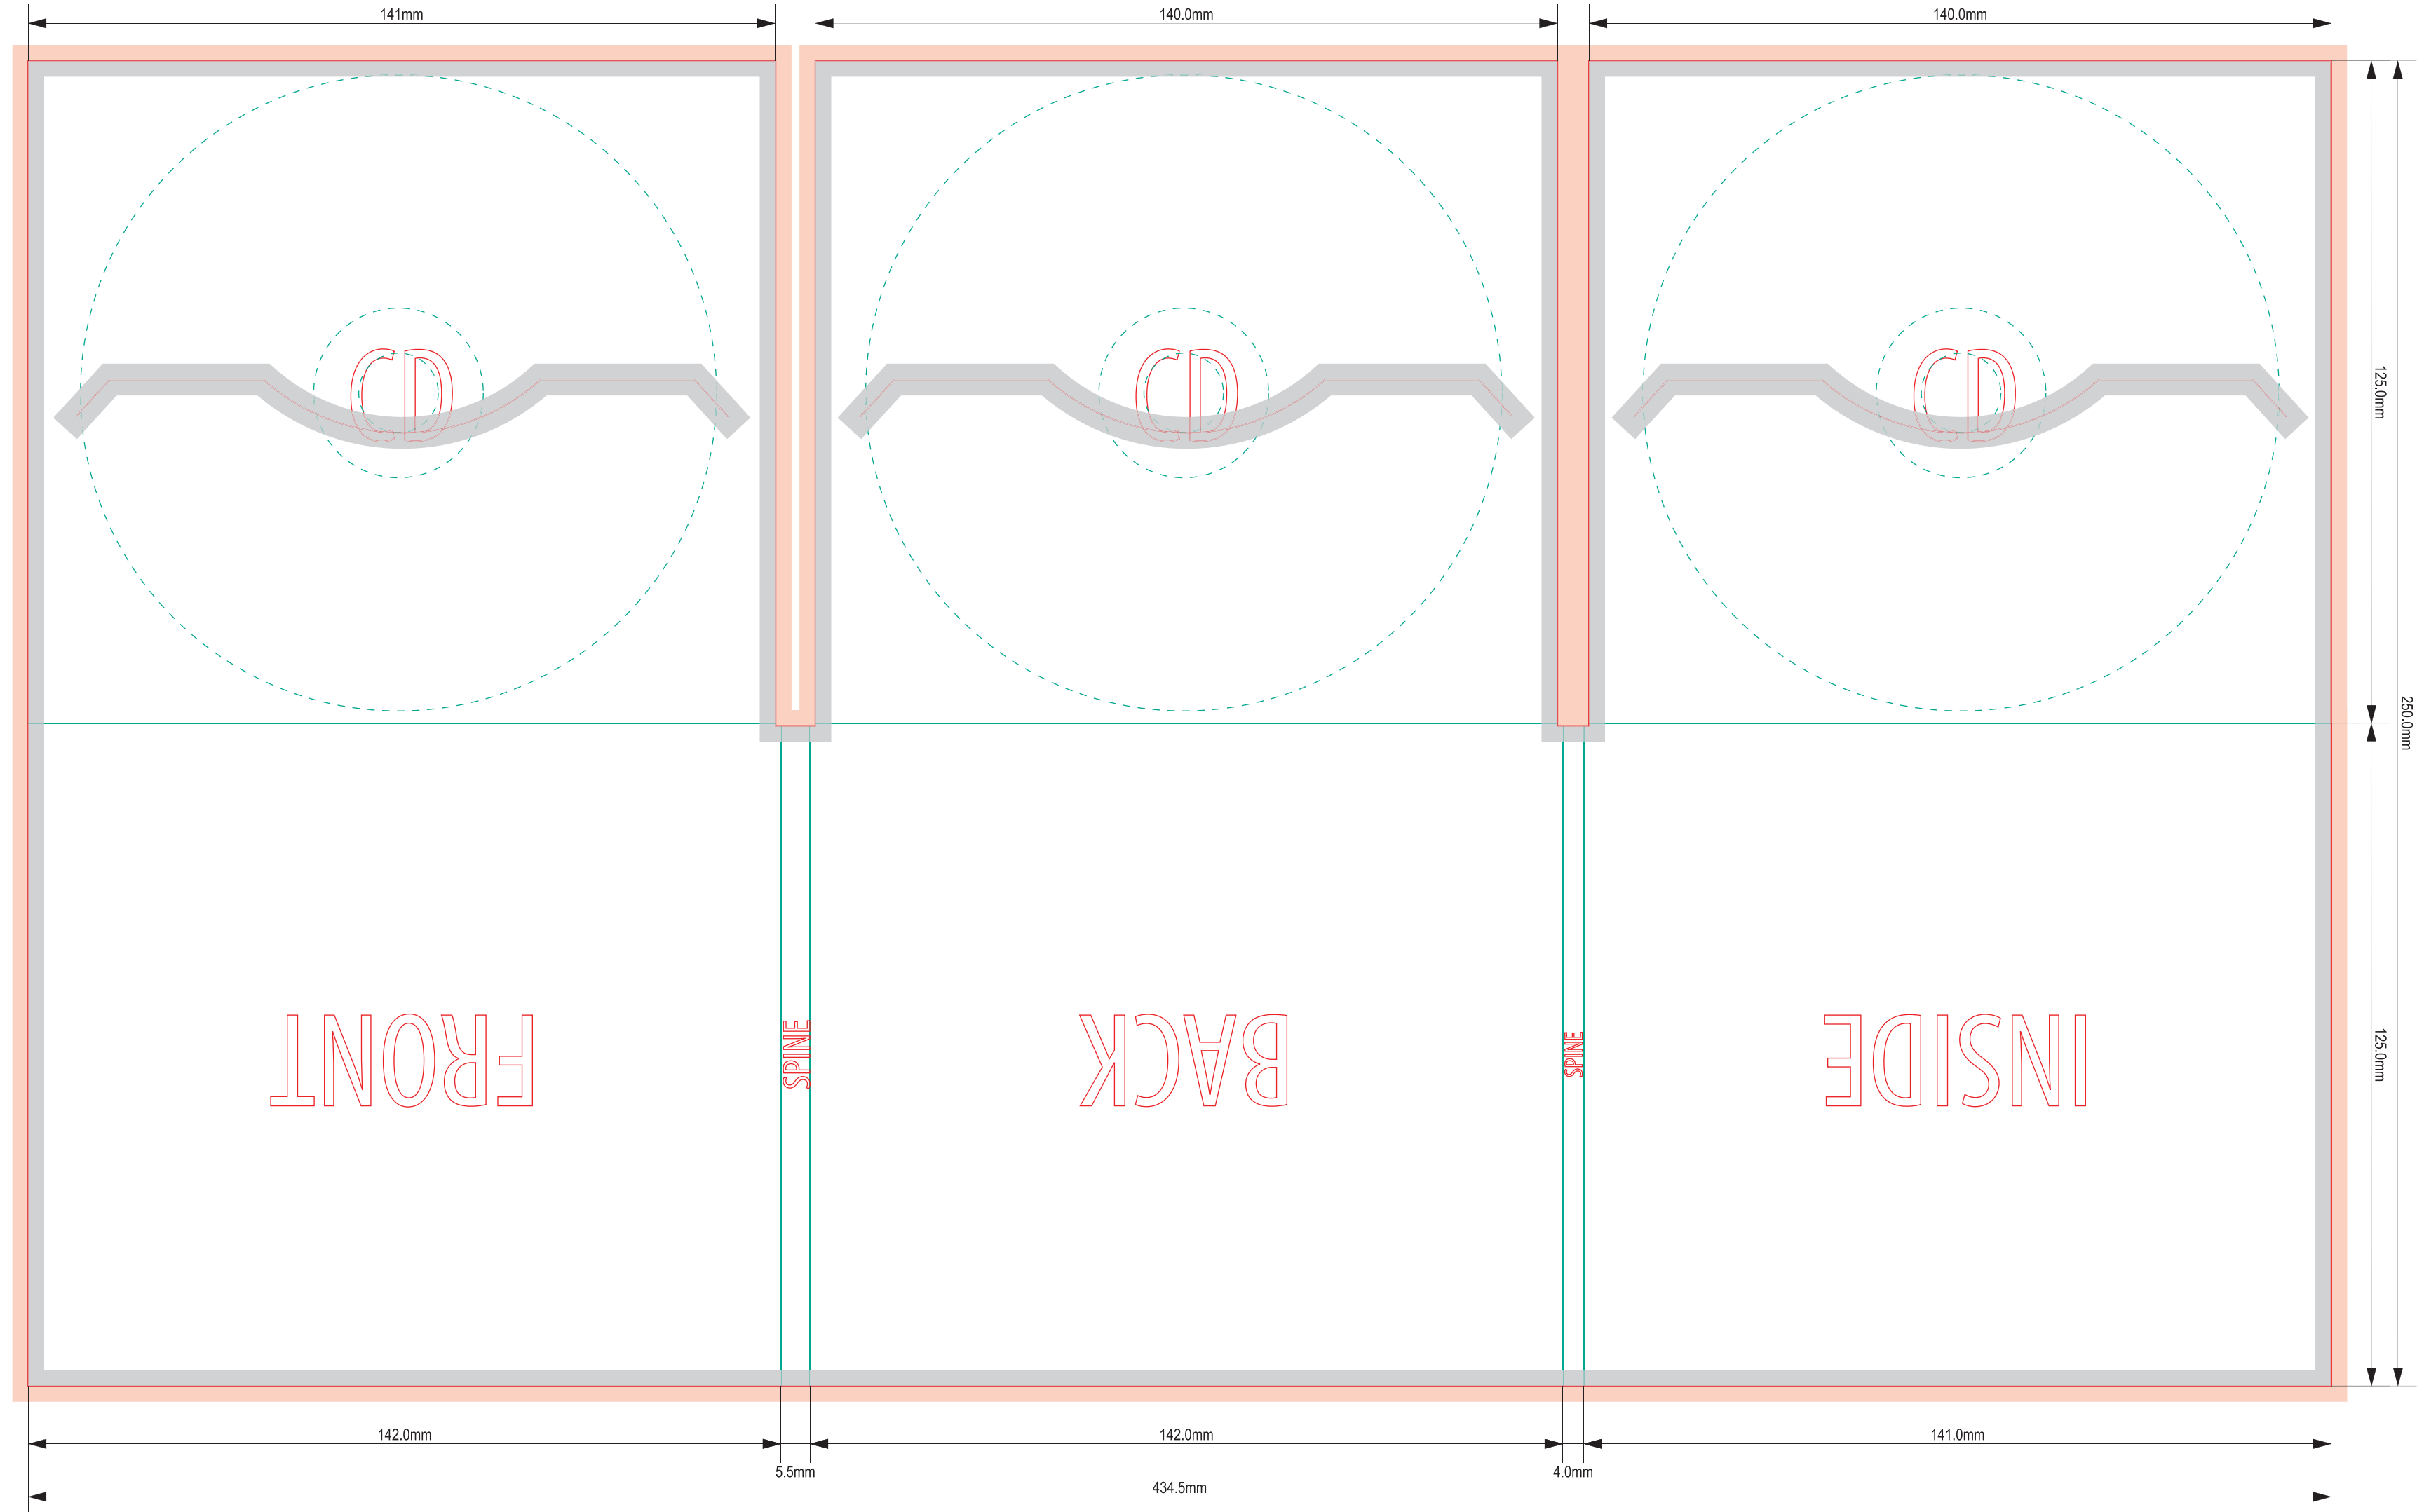

Cutting line	
Folding line	
Perforation line	
carton weight: 300 gsm	

	Bleed (3 mm)
	Tolerance field (3 mm)

**UNIPACK**  
**U14**

Drawing	U14 (142/125) spine 6		
	6 pages 3 CD horizontal cuts		
Scale	1/1	Method of Projection	AI (CC) / PDF
Date	26/02/2018		

Cutting line	
Folding line	
Perforation line	
carton weight: 300 gsm	

	Bleed (3 mm)
	Tolerance field (3 mm)

**UNIPACK**  
**U20**

Drawing	U20 (140/125) spine 5.5 mm 6 pages 3 cd horizontal tray		
Scale	1/1	Method of Projection	AI (CC) / PDF
Date	26/02/2018		