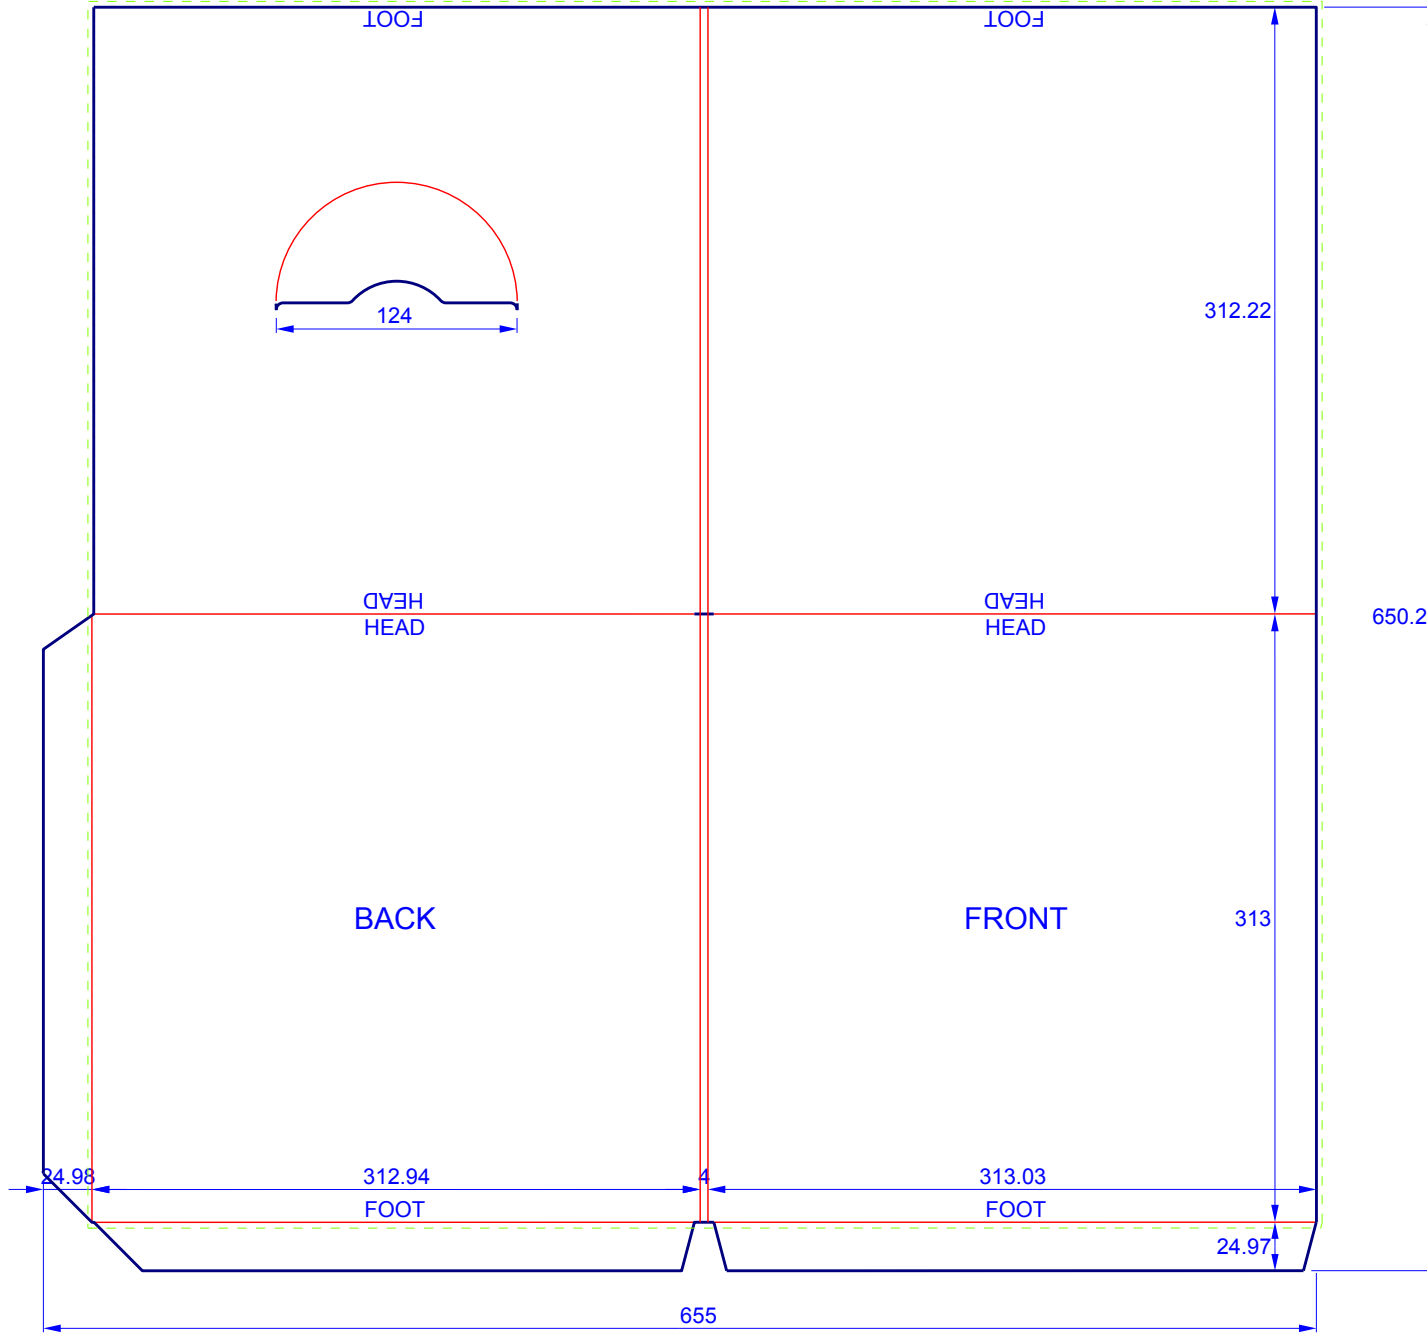

bleed area 3mm
(all around)

Closed format:
313.0 x 4.0 x 313.0
Open format:
630.0 x 313.0

Pages: 4
Trays: No
Die-cut slot: 1
Others: pocket

— CUT — BLEED
— CREASE — PERF

Note: